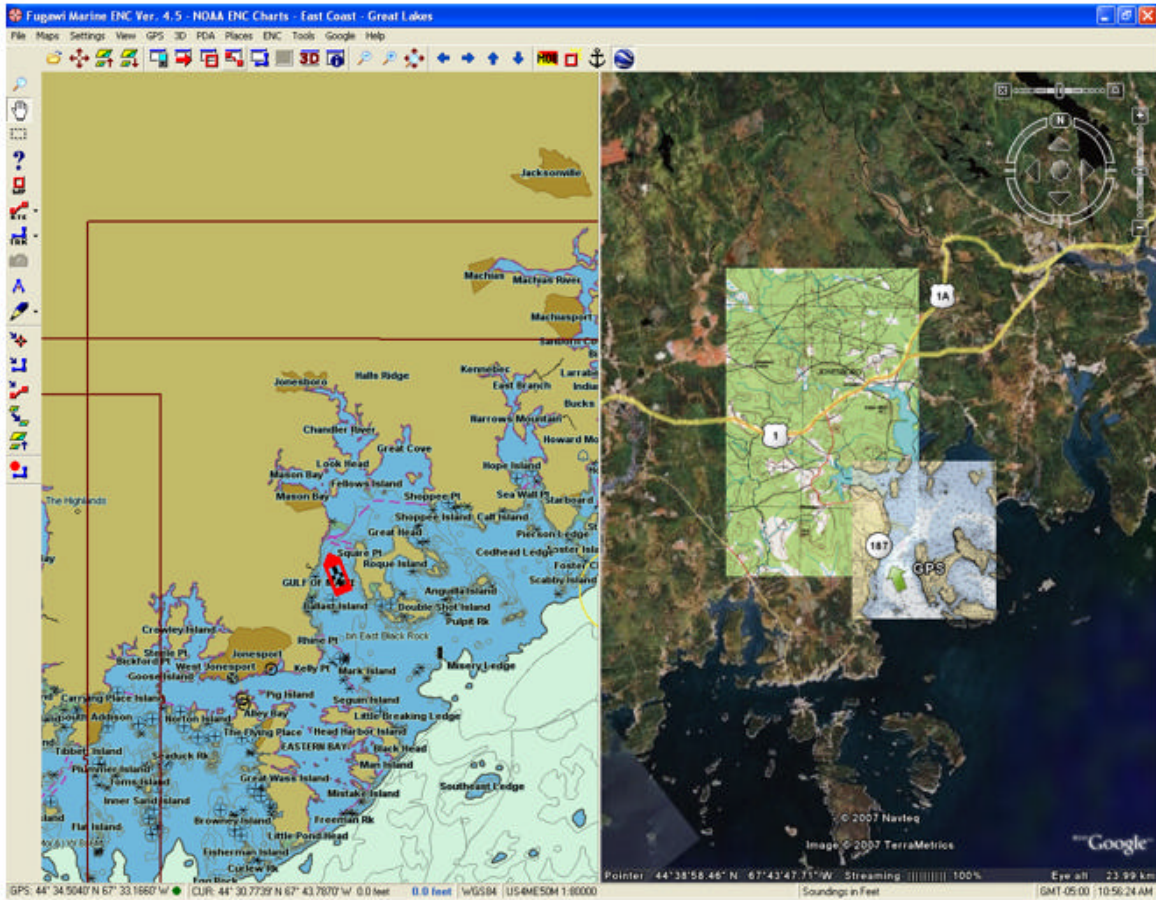

When connected to the internet, the Fugawi Google Earth Plug-in will automatically download Google Earth images of the current GPS location for split screen viewing in Fugawi Global Navigator or Fugawi Marine ENC, enabling users to display their GPS position on a Google Earth map. Users can also overlay Fugawi supported third-party maps and charts on top of Google Earth imagery and adjust layer transparency as well as transfer non-copyright protected maps for permanent use in Google Earth. Google Earth images of regularly traveled or planned routes can also be saved for later display when internet connectivity is not available.

“We are thrilled to announce the release of our Fugawi Google Earth Plug-in and bring accurate position-specific satellite imagery to Fugawi Global Navigator and Fugawi Marine ENC,” said Robin Martel, president, Northport Systems. “For off-road or other uses, the Fugawi Google Earth Plug-in greatly increases situational awareness when using existing maps.”

-more-

NORTHPORT SYSTEMS ANNOUNCES OFFICIAL RELEASE OF FUGAWI GOOGLE™ EARTH PLUG-IN

PAGE 2

Price & Availability

The Fugawi Google Earth Plug-in, is not part of the commercial Fugawi package, rather it is provided free of charge to users of Fugawi Global Navigator or Fugawi Marine ENC software version 4.5 or later for evaluation, experimental and special interest purposes. It can be downloaded from www.fugawi.com/web/support/google_earth_plugin.htm.

-30-

About Northport Systems, Inc.:

Established in 1995 in Toronto, Canada, Northport Systems, Inc. now supplies products to over 80 countries. Northport's Fugawi product line enjoys a worldwide reputation as a leader in GPS mapping software and innovative GPS applications. www.fugawi.com