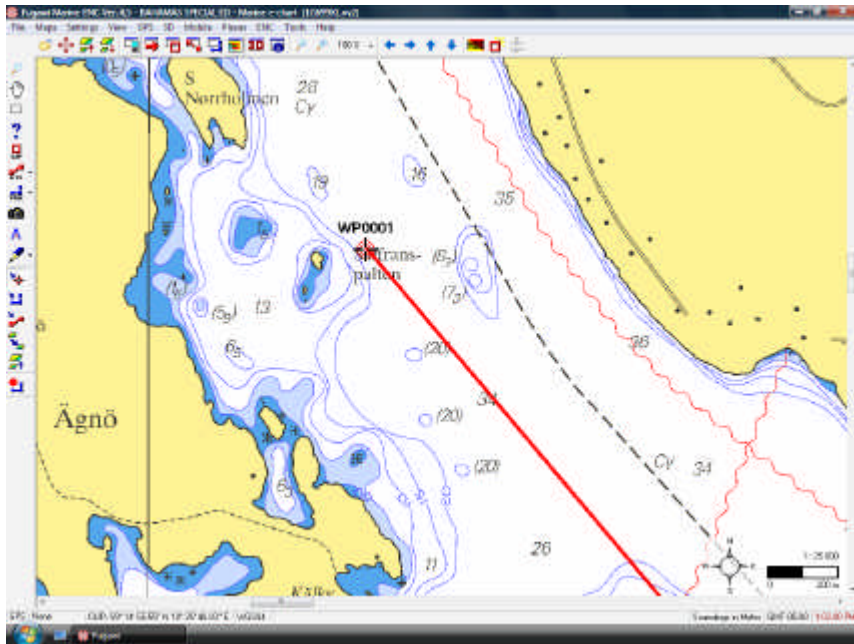

Fugawi Marine ENC with Swedish Marine Charts